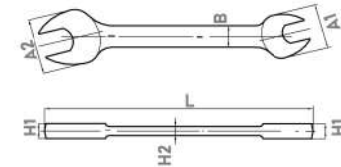

Socket & Ratchet kit

Socket 10pcs Set

JAN: 4952520408315

Content	Description
3/8in.DR. 10sockets Accessories	10,11,12,13,14,15,17,19,22,24 :mm 3/8 DR. Quick Release Ratchet / Extension Bars:6

20pcs. 1/2 in.DR. Socket Set

JAN: 4952520408322

Content	Description
1/2 in.DR. 13sockets Accessories	8,10,12,13,14,15,17,19,22,24,27,30,32 :mm Quick Release Ratchet Handle 72T Extension Bars:5", 10" Spark Plug Sockets 16,21 mm Sliding T-Bar / Universal Joint

Wrench

Combination Wrench

Number	Size mm	Length mm	Dimension :mm						JAN (4952520)
			A	B	D	H1	H2	H3	
ACS-10	10	141.5	21.9	9.2	15.4	5.0	3.3	6.7	408339
ACS-12	12	161.5	25.9	11.2	18.4	5.4	3.7	7.4	408346
ACS-14	14	182.0	30.4	13.2	20.9	5.9	4.1	8.3	408353
ACS-17	17	212.5	36.4	15.2	25.9	6.8	4.7	10.0	408360
ACS-19	19	232.0	40.9	16.7	28.9	7.4	5.2	10.7	408377
ACS-21	21	253.0	45.4	17.7	31.9	7.9	5.7	11.7	408384

Double Open Wrench

Number	Size mm	Length mm	Dimension :mm					JAN (4952520)
			A1	A2	B	H1	H2	
ADS-0607	6x7	123.0	15.9	17.4	8.0	3.3	2.1	408391
ADS-0809	8x9	142.0	19.4	21.4	9.5	3.6	2.6	408407
ADS-1011	10x11	159.0	22.4	24.4	10.5	4.6	2.7	408414
ADS-1213	12x13	174.0	25.9	27.9	12.1	5.1	3.1	408421
ADS-1415	14x15	188.0	30.4	32.4	13.6	5.6	3.5	408438
ADS-1617	16x17	208.0	34.4	36.4	15.1	6.0	4.1	408445