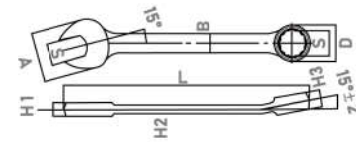

Socket & Ratchet kit

Socket 10pcs Set

JAN: 4952520408315

Content	Description
3/8in.DR. 10sockets Accessories	10,11,12,13,14,15,17,19,22,24 :mm 3/8 DR. Quick Release Ratchet / Extension Bars:6

20pcs. 1/2 in.DR. Socket Set

JAN: 4952520408322

Content	Description
1/2 in.DR. 13sockets Accessories	8,10,12,13,14,15,17,19,22,24,27,30,32 :mm Quick Release Ratchet Handle 72T Extension Bars:5", 10" Spark Plug Sockets 16,21 mm Sliding T-Bar / Universal Joint

Wrench

Combination Wrench

Number	Size mm	Length mm	Dimension :mm						JAN (4952520)
			A	B	D	H1	H2	H3	
ACS-10	10	141.5	21.9	9.2	15.4	5.0	3.3	6.7	408339
ACS-12	12	161.5	25.9	11.2	18.4	5.4	3.7	7.4	408346
ACS-14	14	182.0	30.4	13.2	20.9	5.9	4.1	8.3	408353
ACS-17	17	212.5	36.4	15.2	25.9	6.8	4.7	10.0	408360
ACS-19	19	232.0	40.9	16.7	28.9	7.4	5.2	10.7	408377
ACS-21	21	253.0	45.4	17.7	31.9	7.9	5.7	11.7	408384

Double Open Wrench

Number	Size mm	Length mm	Dimension :mm					JAN (4952520)
			A1	A2	B	H1	H2	
ADS-0607	6x7	123.0	15.9	17.4	8.0	3.3	2.1	408391
ADS-0809	8x9	142.0	19.4	21.4	9.5	3.6	2.6	408407
ADS-1011	10x11	159.0	22.4	24.4	10.5	4.6	2.7	408414
ADS-1213	12x13	174.0	25.9	27.9	12.1	5.1	3.1	408421
ADS-1415	14x15	188.0	30.4	32.4	13.6	5.6	3.5	408438
ADS-1617	16x17	208.0	34.4	36.4	15.1	6.0	4.1	408445